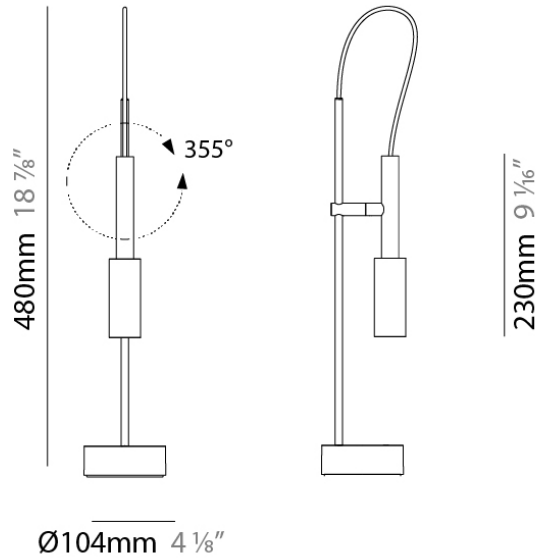

Series: Tubino
 Subseries: Tubino
 Brand: Panzeri
 Division: Design
 Mounting Type: Portable
 Mounting Location: Table
 Subcategory: Task

PHYSICAL

Shape: Cylinder
 Diameter (mm): 104
 Diameter (in): 4 1/8
 Height (mm): 480
 Height (in): 18 7/8
 Light Distribution: Adjustable / Direct
 Weight (kg): 1.42
 Weight (lbs): 3.13
 Diffuser: Opal - Polycarbonate
 Fixture Material: Aluminum / Brass / Steel

ELECTRICAL

Lamp Type: LED
 Input Wattage (W): 6.5
 Dimming: Non-Dimmable
 Driver Location: Inline Transformer Plug
 Input Voltage (V): 120

LED

Number of LEDs: 1
 Color Temperature (°K): 2700
 Max. Delivered Lumen (lm): 339
 Nominal Lumen (lm): 475
 CRI: >90 CRI
 Lamp Life (hrs): 70000

OPTICAL

Adjustability: Rotational 355°

RATINGS AND CERTIFICATIONS

Certified By: CSA Certified to UL and CSA Standards
 IP rating: IP20

TUBINO PLUS PORTABLE

D84378-GRF

PROJECT	
TYPE	
NOTES	
QUANTITY	
DATE	

GENERAL

Series: Tubino
 Subseries: Tubino Plus
 Brand: Panzeri
 Division: Design
 Mounting Type: Portable
 Mounting Location: Table
 Subcategory: Task

PHYSICAL

Shape: Cylinder
 Diameter (mm): 104
 Diameter (in): 4 1/8
 Height (mm): 480
 Height (in): 18 7/8
 Light Distribution: Adjustable / Direct
 Weight (kg): 1.42
 Weight (lbs): 3.13
 Diffuser: Opal - Polycarbonate
 Fixture Material: Aluminum / Brass / Steel
 Cable Details: Bordeaux Cloth Cable